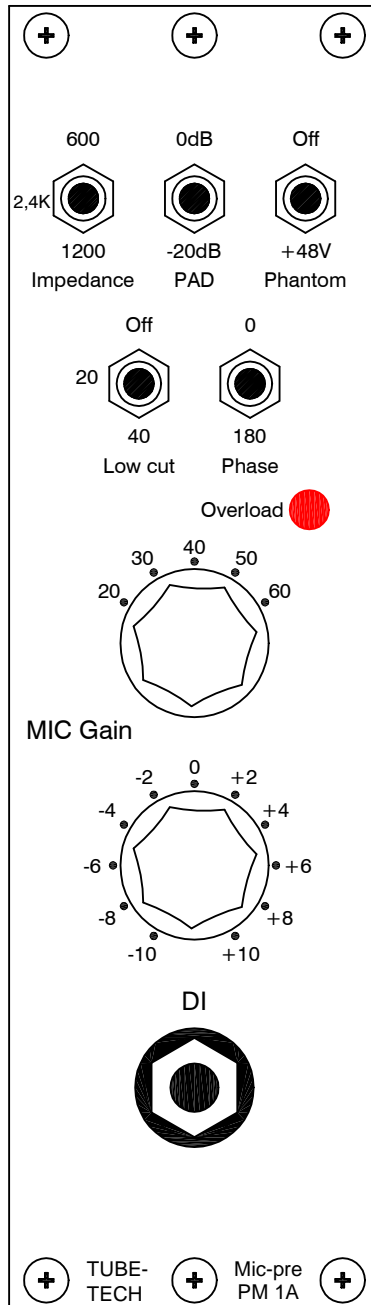

# TUBE-TECH mic-preamp PM 1A

Date: \_\_\_\_\_

Project: \_\_\_\_\_

Track: \_\_\_\_\_

Engineer: \_\_\_\_\_

Produceer: \_\_\_\_\_