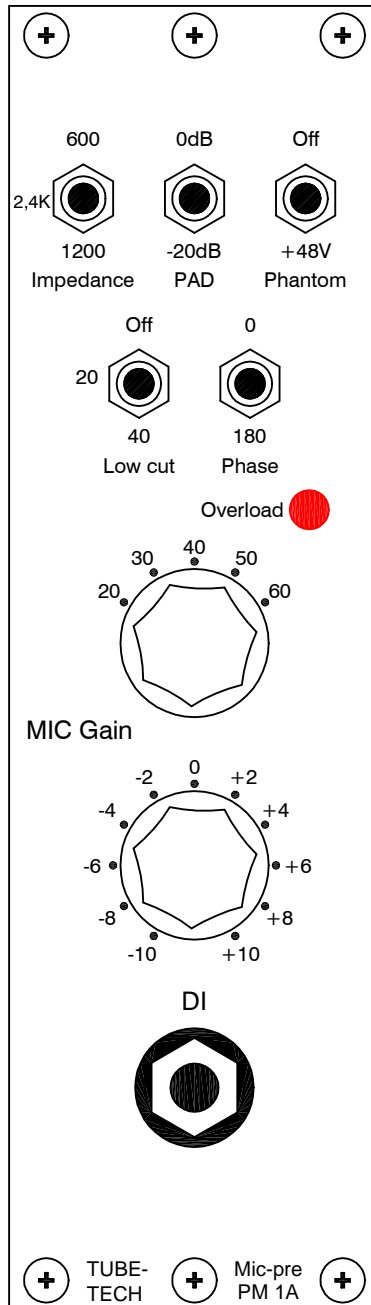

TUBE-TECH mic-preamp PM 1A

Date: _____

Project: _____

Track: _____

Engineer: _____

Produceer: _____